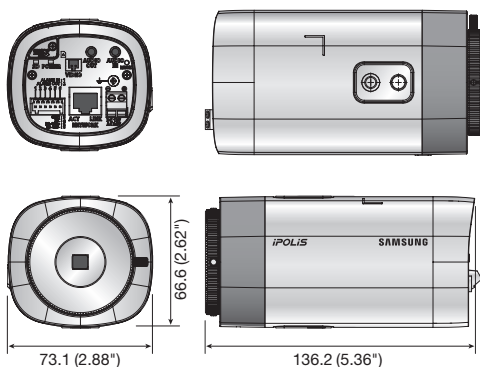

Dimensions

Unit : mm (inch)

	SNB-6003N/P
VIDEO	
Imaging Device	1/2.8" 2.38M CMOS
Total Pixels	1,952(H) x 1,116(V)
Effective Pixels	1,944(H) x 1,104(V)
Scanning System	Progressive
Min. Illumination	Color : 0.1Lux (1/30sec, F1.2, 50IRE), 0.0017Lux (2sec, F1.2, 50IRE), 0.03Lux (F1.2, 30IRE) B/W : 0.1Lux (1/30sec, F1.2, 50IRE), 0.03Lux (F1.2, 30IRE)
S / N Ratio	50dB
Video Output	CVBS : 1.0Vpp / 75Ω composite, 720 x 480(N), 720 x 576(P), for installation DIP connector type
LENS	
Focus Control	Manual
Lens Type	Manual / DC auto iris, P-Iris
Mount Type	C / CS
OPERATIONAL	
Camera Title	Off / On (Displayed up to 45 characters)
Day & Night	Auto (Electrical) / Color / B/W / External / Schedule
Backlight Compensation	Off / BLC
Wide Dynamic Range	120dB
Contrast Enhancement	SSDR (Samsung Super Dynamic Range) (Off / On)
Digital Noise Reduction	SSNR III (2D+3D noise filter) (Off / On)
Digital Image Stabilization	Off / On
Defog	Off / Auto / Manual
Motion Detection	Off / On (4ea 4 points polygonal zones)
Privacy Masking	Off / On (32 zones with 4 points of polygonal)
Gain Control	Off / Low / Middle / High
White Balance	ATW / AWC / Manual / Indoor / Outdoor
Electronic Shutter Speed	Minimum / Maximum / Anti flicker (2 ~ 1/12,000sec)
Flip / Mirror	Off / On
Intelligent Video Analytics	Tampering, Virtual line, Enter / Exit, (Dis)Appear, Audio detection, Face detection
Alarm I/O	Input 1ea / Output 1ea
Remote Control Interface	RS-485
RS-485 Protocol	Samsung-T/E, Pelco-P/D, Sungjin
Alarm Triggers	Motion detection, Tampering, Audio detection, Face detecton, Video analytics, Alarm input, Network disconnection
Alarm Events	File upload via FTP and E-mail, Notification via E-mail, Local storage (SD/SDHC/SDXC) or NAS recording at Event (Alarm triggers), External output
NETWORK	
Ethernet	RJ-45 (10/100BASE-T)
Video Compression Format	H.264 (MPEG-4 part 10/AVC), MJPEG
Resolution	1920 x 1080, 1280 x 1024, 1280 x 960, 1280 x 720, 1024 x 768, 800 x 600, 800 x 450, 640 x 480, 640 x 360, 320 x 240, 320 x 180
Max. Framerate	H.264 : Max. 60fps at all resolutions MJPEG : 1920 x 1080, 1280 x 1024, 1280 x 960, 1280 x 720, 1024 x 768 : Max. 15fps 800 x 600, 800 x 450, 640 x 480, 640 x 360, 320 x 240, 320 x 180 : Max.30fps
Video Quality Adjustment	H.264 : Compression level, Target bitrate level control, MJPEG : Quality level control
Bitrate Control Method	H.264 : CBR or VBR, MJPEG : VBR
Streaming Capability	Multiple streaming (Up to 10 profiles)
Audio In	Selectable (Mic in / Line in), Max output level : 1 Vrms Supply voltage : 2.5V DC (4mA), Input impedance : approx. 2K Ohm
Audio Out	Line out (3.5mm stereo mini jack)
Audio Compression Format	G.711 u-law/G.726 selectable, G.726 (ADPCM) 8KHz, G.711 8KHz G.726 : 16Kbps, 24Kbps, 32Kbps, 40Kbps
Audio Communication	Bi-directional audio
IP	IPv4, IPv6
Protocol	TCP/IP, UDP/IP, RTP(UDP), RTP(TCP), RTCP, RTSP, NTP, HTTP, HTTPS, SSL, DHCP, PPPoE, FTP, SMTP, ICMP, IGMP, SNMPv1/v2c/v3(MIB-2), ARP, DNS, DDNS, QoS, PIM-SM, UPnP, Bonjour
Security	HTTPS(SSL) login authentication, Digest login authentication IP address filtering, User access log, 802.1x authentication
Streaming Method	Unicast / Multicast
Max. User Access	15 users at unicast mode
Edge Storage	SD/SDHC/SDXC
Application Programming Interface	Motion images recorded in the SDXC/SDHC/SD memory card can be downloaded ONVIF profile S, HTTP API (SUNAPI) 2.0, SVNP 1.2
Webpage Language	English, French, German, Spanish, Italian, Chinese, Korean, Russian, Japanese, Swedish, Danish, Portuguese, Turkish, Polish, Czech, Rumanian, Serbian, Dutch, Croatian, Hungarian, Greek, Norwegian, Finnish
Web Viewer	Supported OS : Windows XP / VISTA / 7 / 8 / 8.1, MAC OS X 10.7 Supported Browser : Microsoft Internet Explorer (Ver. 11 ~ 8) Mozilla Firefox (Ver. 19 ~9) * Windows only Google Chrome (Ver. 25 ~ 15) * Windows only Apple Safari (Ver. 6.0.2(Mac OS X 10.8, 10.7 only), 5.1.7) * Mac OS X only
Central Management Software	SmartViewer, SSM
ENVIRONMENTAL	
Operating Temperature / Humidity	-10°C ~ +55°C (+14°F ~ +131°F) / Less than 90% RH
Storage Temperature / Humidity	-30°C ~ +60°C (-22°F ~ +140°F) / Less than 90% RH
ELECTRICAL	
Input Voltage / Current	24V AC, 12V DC, PoE (IEEE802.3af class3)
Power Consumption	Max. 10.5W (24V AC, 50 ~ 60Hz), Max. 8.5W (12V DC), Max. 10.0W (PoE, Class3)
MECHANICAL	
Color / Material	Black, Ivory / Aluminium, Plastic
Dimensions (WxHxD)	73.1 x 66.6 x 136.2mm (2.88" x 2.62" x 5.36")
Weight	330g (0.73 lb)