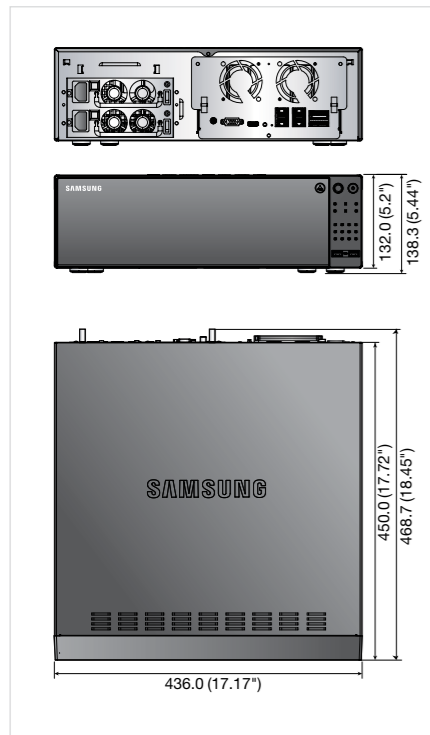

Dimensions

Design and specifications are subject to change without notice.